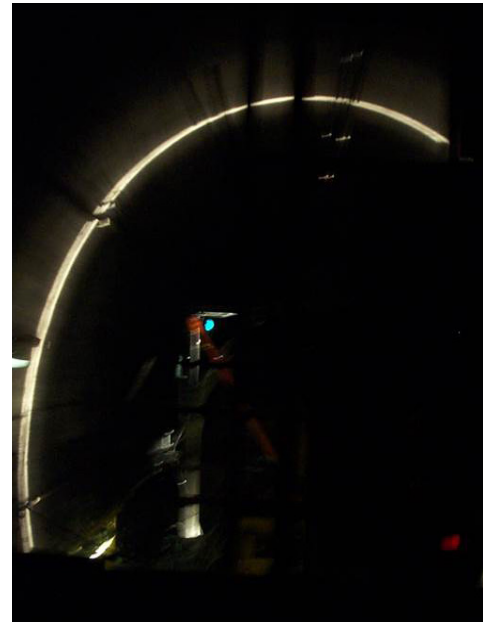

PROFICheck

ProfiCheck - LED light version or LASER version

3D reconstruction

measuring Tunnel

System for tunnel measurement and inspection

Tunnel View

Real Time recording software