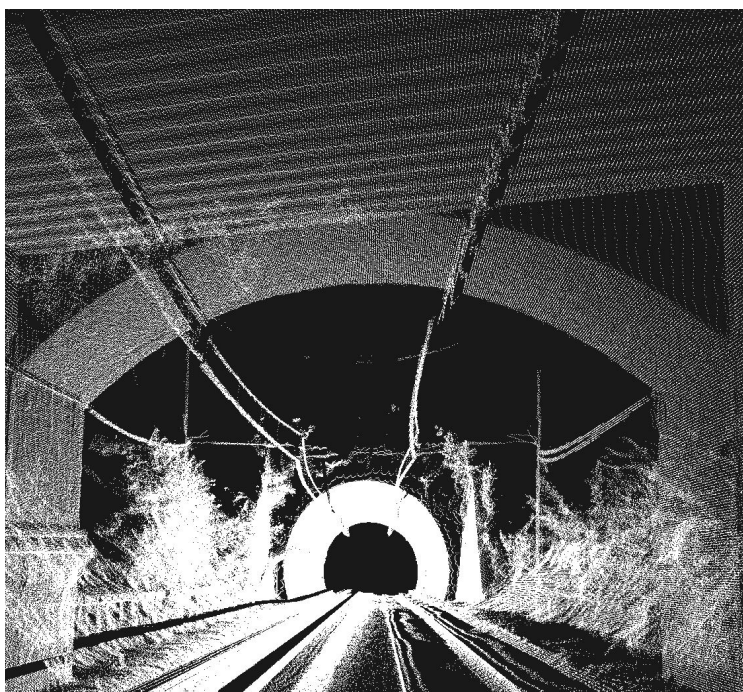

PROFICheck

ProfiCheck - LED light version or LASER version

3D reconstruction

measuring Tunnel

System for tunnel measurement and inspection

Tunnel View

Real Time recording software