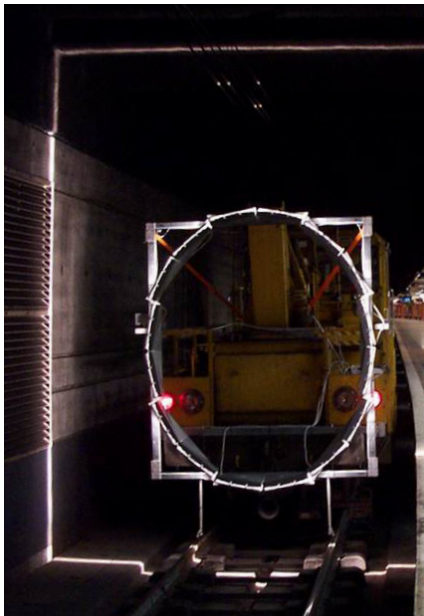

PROFICheck

ProfiCheck - LED light version or LASER version

3D reconstruction

measuring Tunnel

System for tunnel measurement and inspection

Tunnel View

Real Time recording software