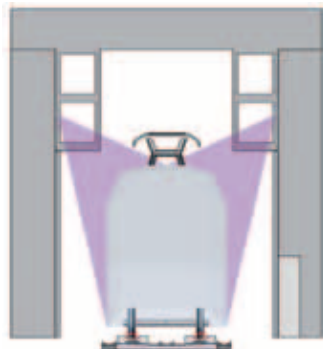

Wheel diagnostics

Web user interface

Working at 150 Km/h

Pantograph control

Train shape

Train identification

+ **OCR**

94 83 0 350 034-2 I-FER