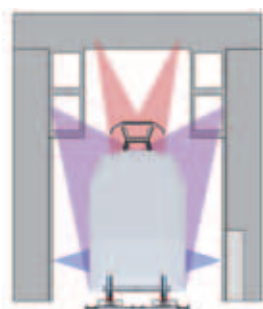

Wheel diagnostics

Web user interface

Working at 150 Km/h

Pantograph control

Train shape

Train identification

+ **OCR**

94 83 0 350 034-2 I-FER