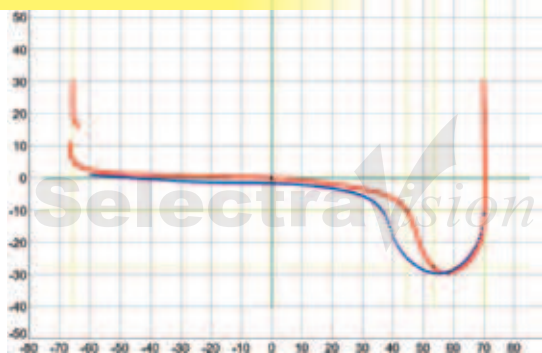

Working at **150 Km/h**

diagnostic **Portal**

Multifunctional Railway Portal for train control

for measuring:

- **pantographs**
- **wheels**
- **train shape**
- **train identification**

diagnostic Portal

Multifunctional Railway Portal for train control

Wheel diagnostics

Web user interface

Working at 150 Km/h

Pantograph control

Train shape

Train identification

+ **OCR**

94 83 0 350 034-2 I-FER